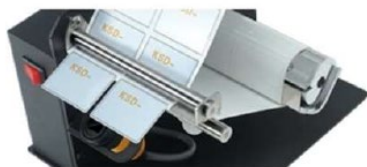

DISPENSADOR DE ETIQUETAS EASY D42

Para formato de rollo simple o múltiple.

3C power adapter

Stainless steel glass panel

No complex keys

Stable, will not swallow the label paper

Speed	6 inches / sec
Label diameter	200 mm
Bottom paper diameter	100 mm
Label width	10-108mm
Label height	3-100mm
Power Specifications	100V-240V
Size	Length 260mm
	width 215mm
	height 210mm
Weight	GW 2.6KG
Environment	-20-80°C